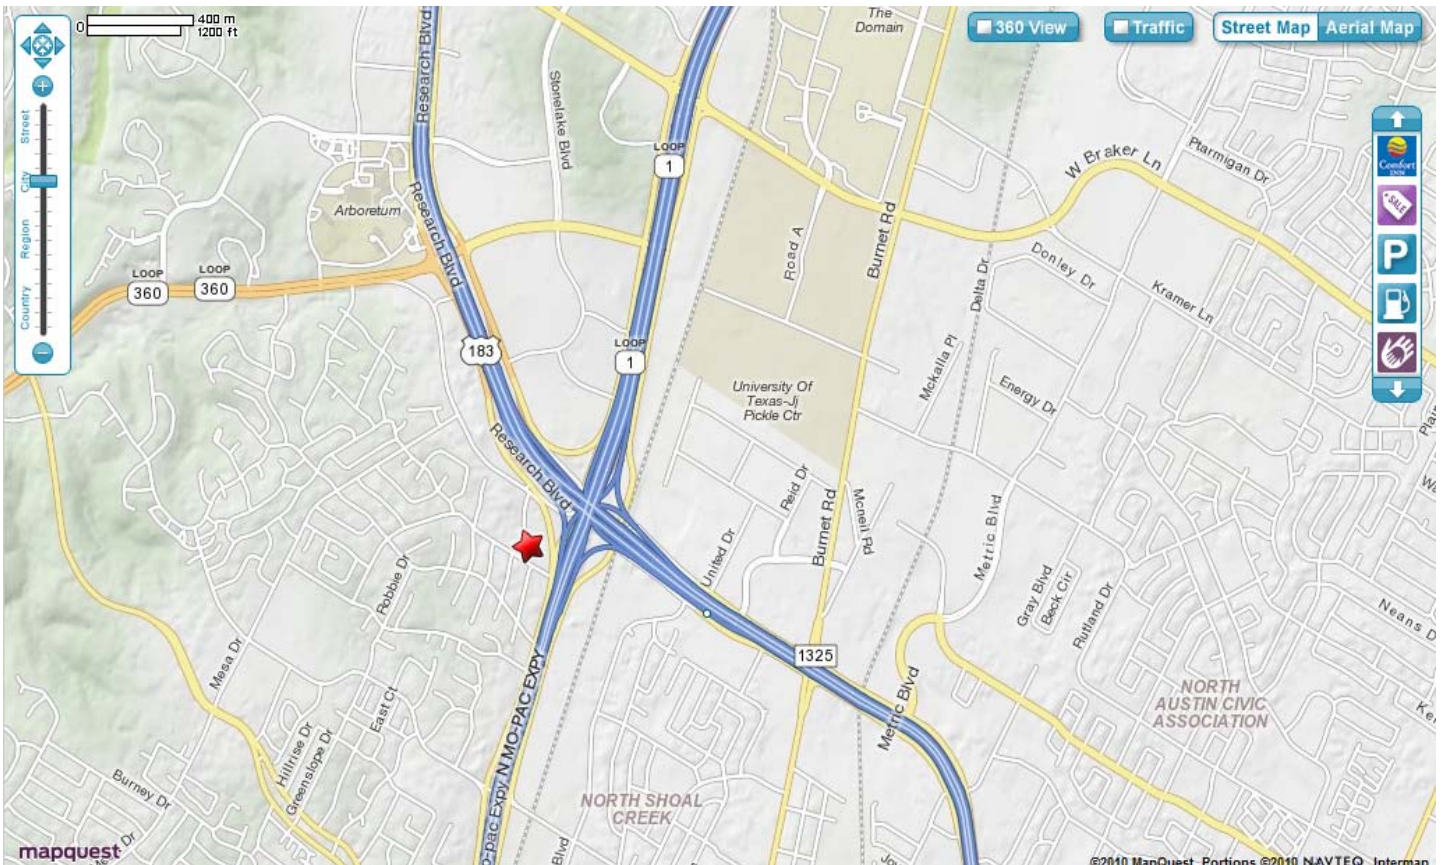

**Keep Texas Beautiful**  
 8850 Business Park Drive  
 Suite 200  
 Austin, TX 78759  
**512.478.8813**

**I 35**

Going **SOUTH** on I 35, exit 240A/239 toward US-183 North  
 Take the exit toward Capital of TX Hwy/Great Hills Trail/TX-360-LOOP  
 Turn left at the light at TX-360-LOOP  
 Stay to your left and take another left at the following light to get onto the feeder road  
 Stay on the Research Blvd. feeder road  
 Just after the road curves, turn right onto Tallwood Drive  
 Turn right onto Business Park Drive  
 Take a left into the parking lot  
 Keep Texas Beautiful is located at Suite 200

Going **NORTH** on I 35, exit 240B toward Research Blvd  
 Take the exit toward Capital of TX Hwy/Great Hills Trail/TX-360-LOOP  
 Turn left at the light at TX-360-LOOP  
 Stay to your left and take another left at the following light to get onto the feeder road  
 Stay on the Research Blvd. feeder road  
 Just after the road curves, turn right onto Tallwood Drive  
 Turn right onto Business Park Drive  
 Take a left into the parking lot  
 Keep Texas Beautiful is located at Suite 200

**Mopac**

Going **SOUTH** on Loop 1/Mopac, exit toward Steck Ave/Anderson Lane/Spicewood Springs Rd  
 Turn right onto Hyridge Drive  
 Turn right onto Camelia Lane  
 Turn left onto Tallwood Drive  
 Turn right onto Business Park Drive  
 Take a left into the parking lot

Going **NORTH** on Mopac, exit Research Blvd/183-North  
 Take the exit toward Capital of TX Hwy/Great Hills Trail/TX-360-LOOP  
 Turn left at the light at TX-360-LOOP  
 Stay to your left and take another left at the following light to get onto the feeder road  
 Stay on the Research Blvd. feeder road  
 Just after the road curves, turn right onto Tallwood Drive  
 Turn right onto Business Park Drive  
 Take a left into the parking lot  
 Keep Texas Beautiful is located at Suite 200